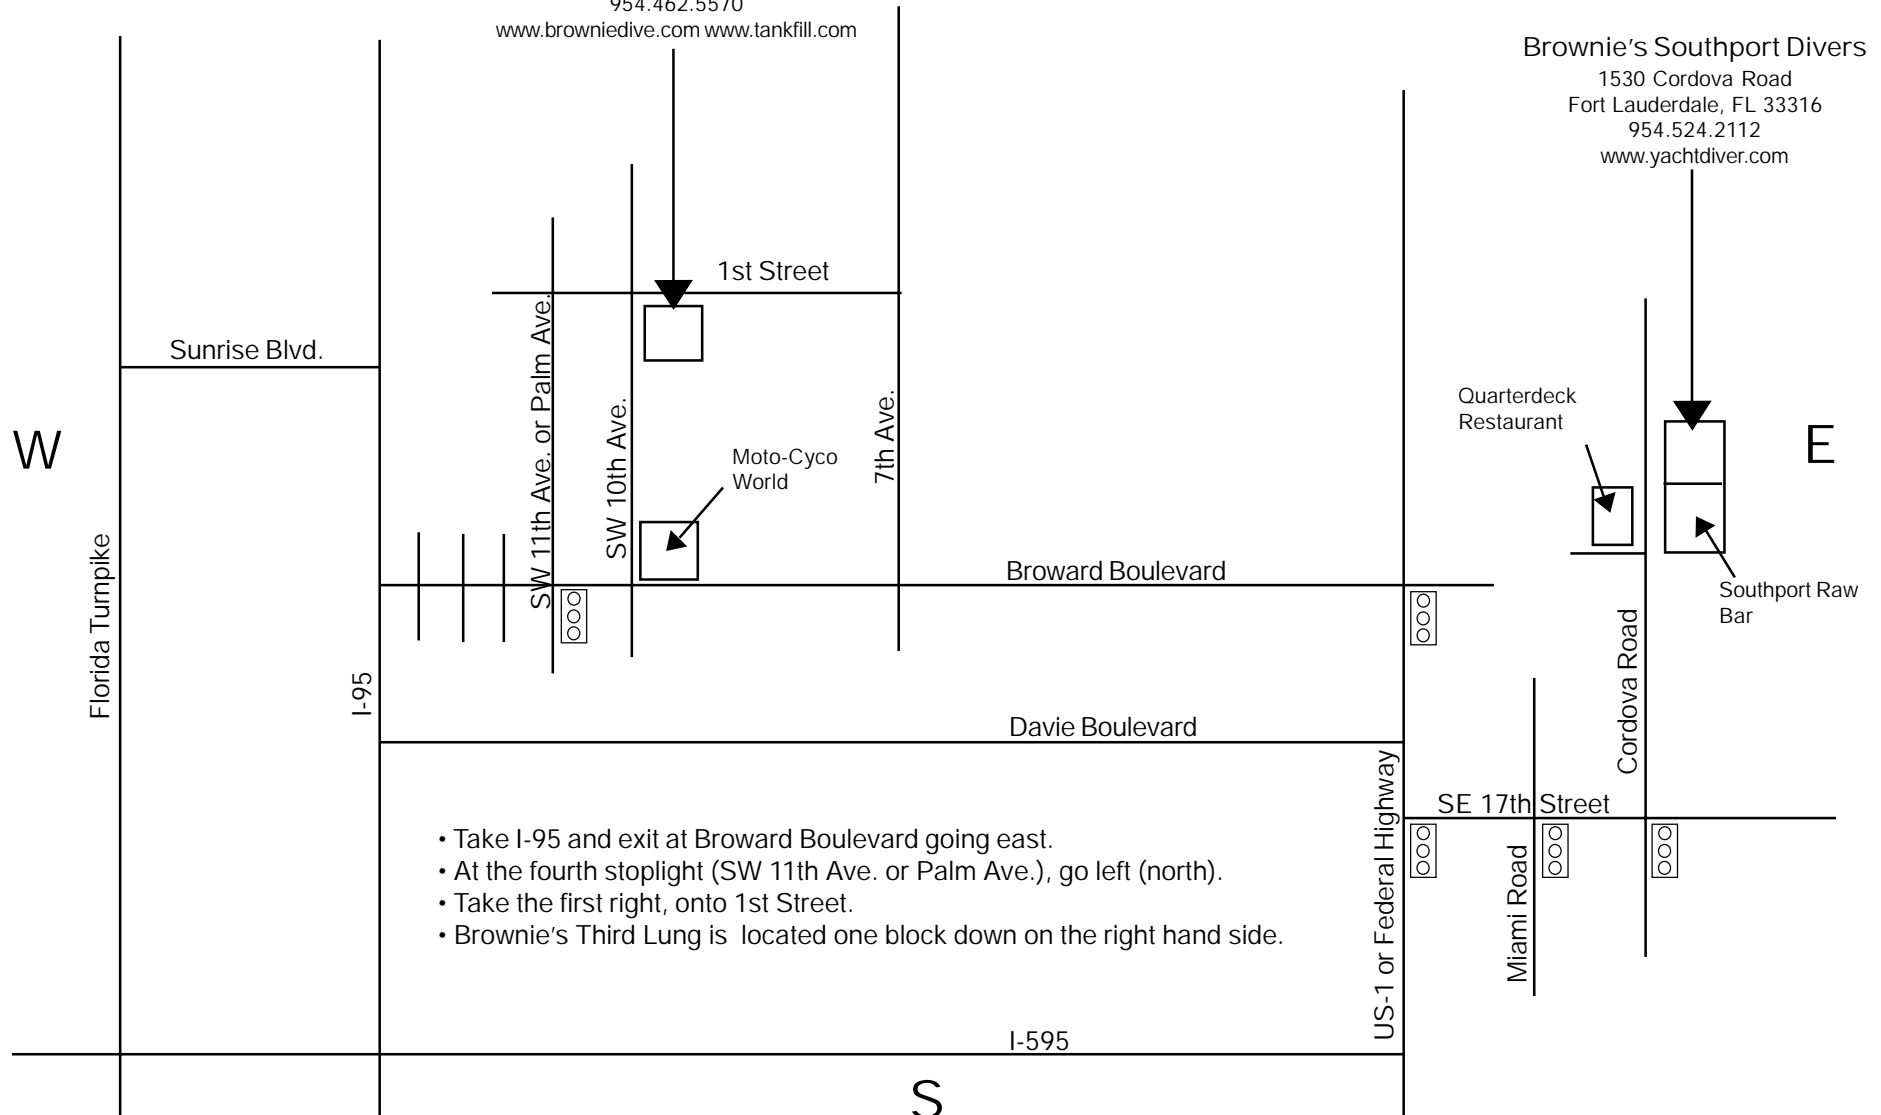

Directions to Brownie's Third Lung from I-95

N

Brownie's Third Lung Factory
 940 NW First Street
 Fort Lauderdale, FL 33311
 954.462.5570
www.browniedive.com www.tankfill.com

Brownie's Southport Divers
 1530 Cordova Road
 Fort Lauderdale, FL 33316
 954.524.2112
www.yachtdiver.com

- Take I-95 and exit at Broward Boulevard going east.
- At the fourth stoplight (SW 11th Ave. or Palm Ave.), go left (north).
- Take the first right, onto 1st Street.
- Brownie's Third Lung is located one block down on the right hand side.